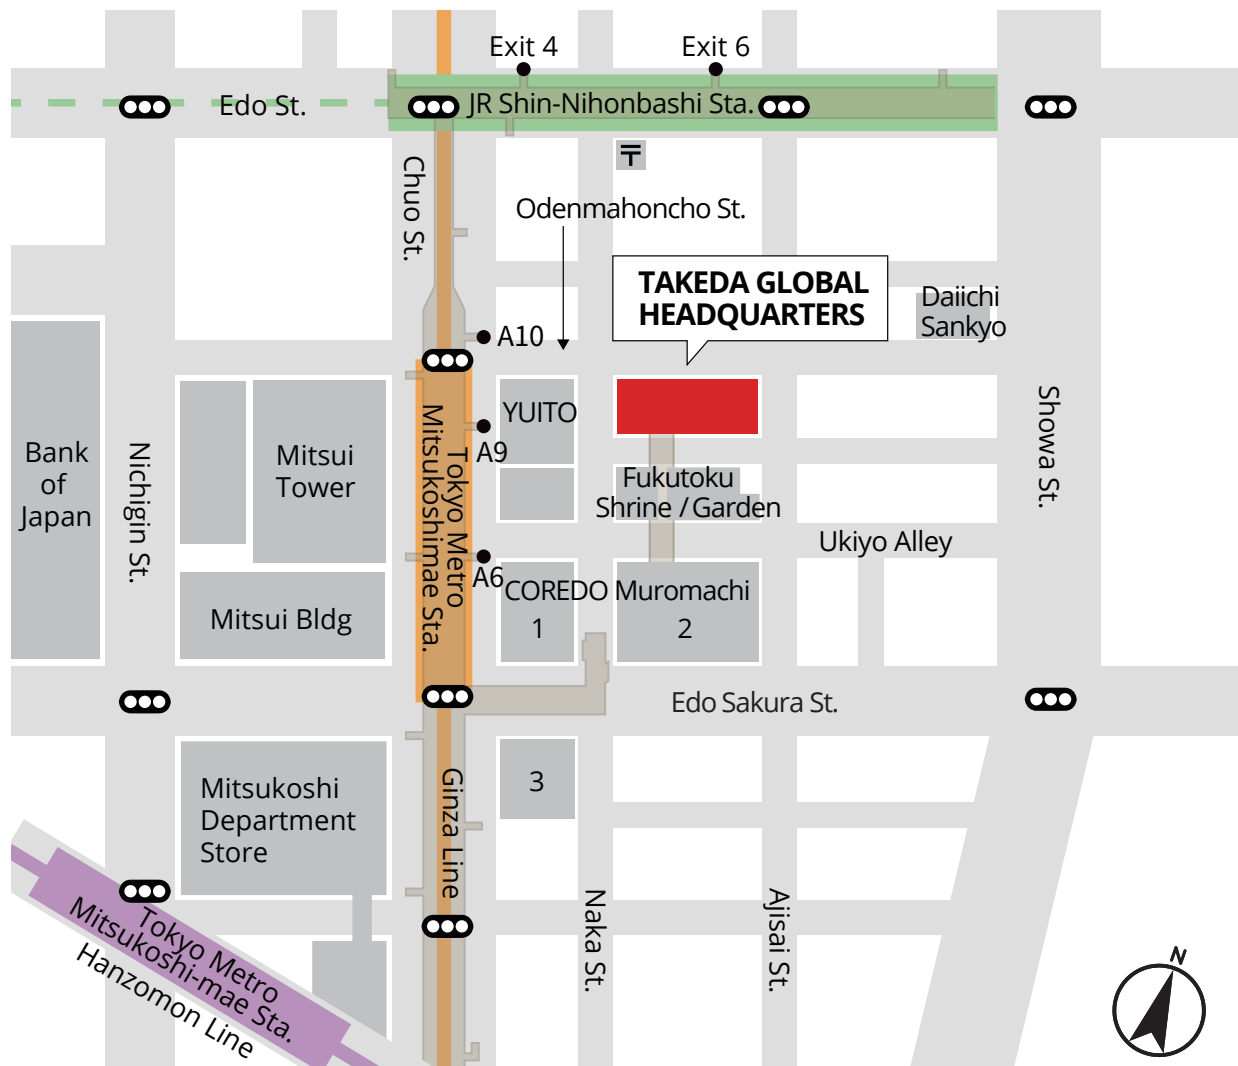

Welcome to Takeda Global Headquarters

ACCESS

- 1 minute from Tokyo Metro Mitsukoshi-mae station Exit A9
- 2 minutes from JR Shin-Nihombashi station Exit 4
- The building can also be directly accessed via Coredo Muromachi 2/Fukutoku no Mori underground passage

*The reception desk is located on the fourth floor.

Takeda Pharmaceutical Company Limited

1-1, Nihonbashi-Honcho 2-chome, Chuo-ku, Tokyo
103-8668, Japan
TEL: +81 3 3278-2111
URL: <https://www.takeda.com/>